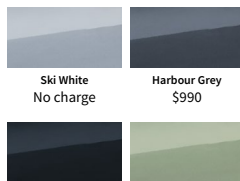

EXTERIOR COLOURS

Ski White
No charge

Harbour Grey
$990

Cosmos Black
$990

Mist Grey
$990