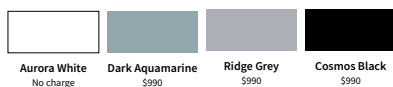

EXTERIOR COLOURS

Aurora White No charge | Dark Aquamarine $990 | Ridge Grey $990 | Cosmos Black $990 | Black

INTERIOR COLOUR

DIMENSIONS