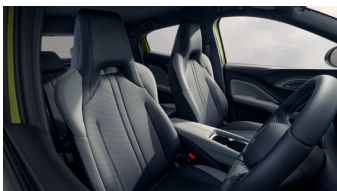

INTERIOR COLOUR

Black & Grey