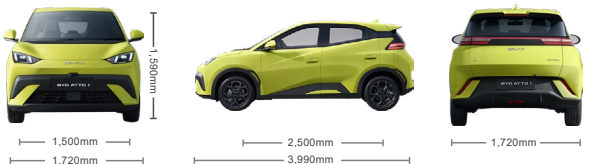

DIMENSIONS