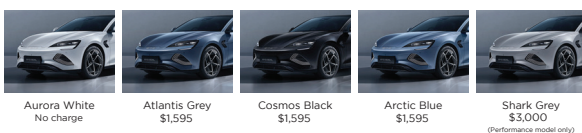

EXTERIOR COLOUR OPTIONS